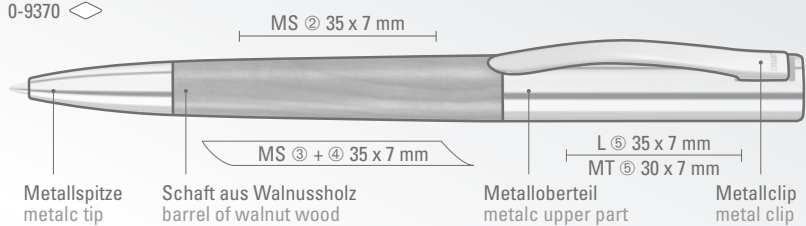

TITAN WOOD

0-9370

0-9372 R