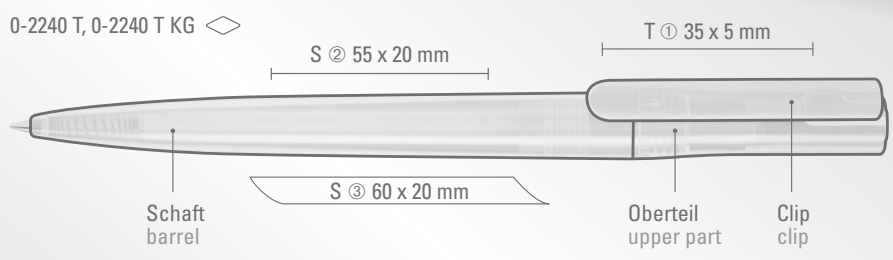

recycled **PET Pen** switch

PET-Flasche leer trinken + recyceln + losschreiben

Unser garantiertes Versprechen an Sie:

500 ml aus **1** 0,5-Liter-PET-Flasche entsteht exakt **1** recycled PET PEN

nachhaltig, formschön, stabil – garantiert in Europa produziert

für Ihre nachhaltigen Werbebotschaften