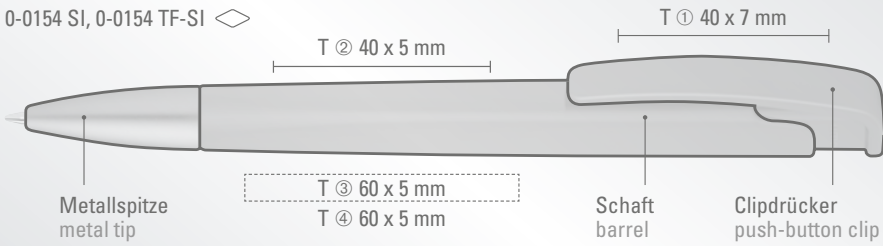

LINEO frozen SI

LINEO

0-0154 SI, 0-0154 TF-SI