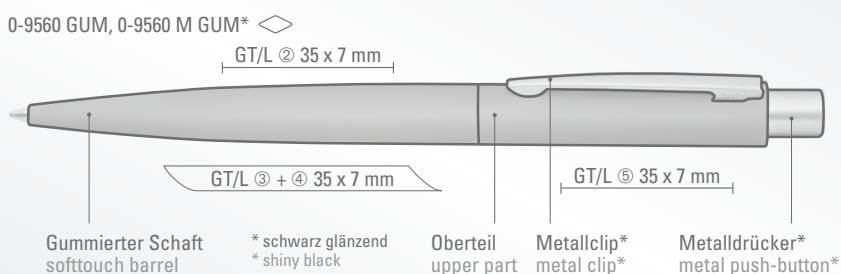

LUMOS M GUM

LUMOS