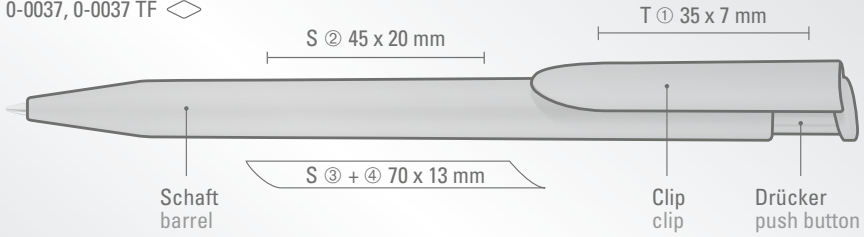

0-0037, 0-0037 TF