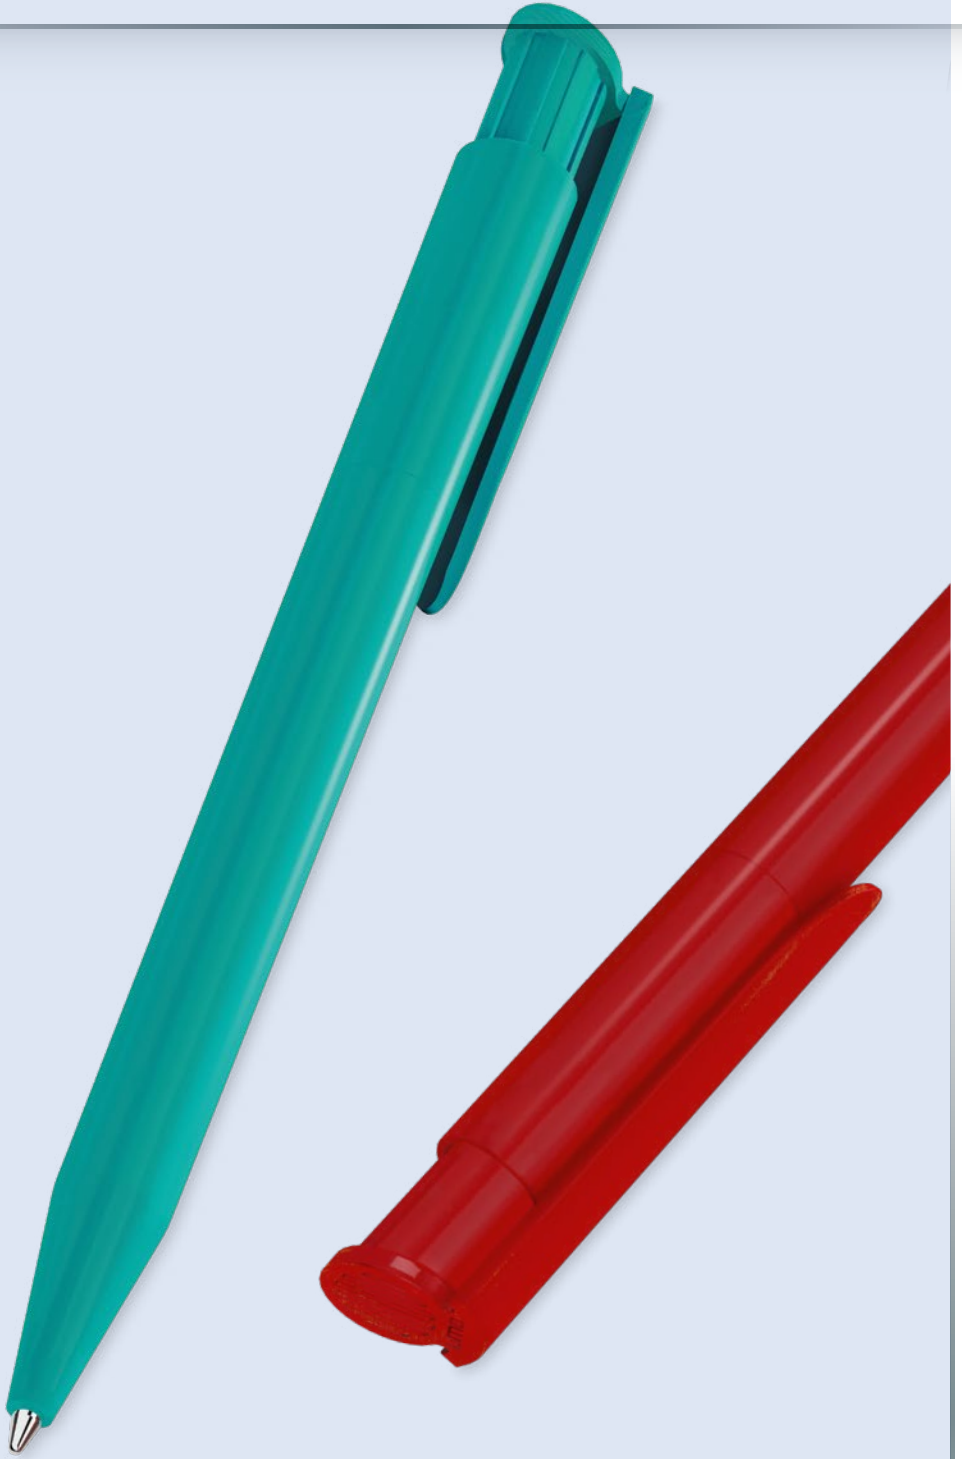

HAPPY

0-0037, 0-0037 TF