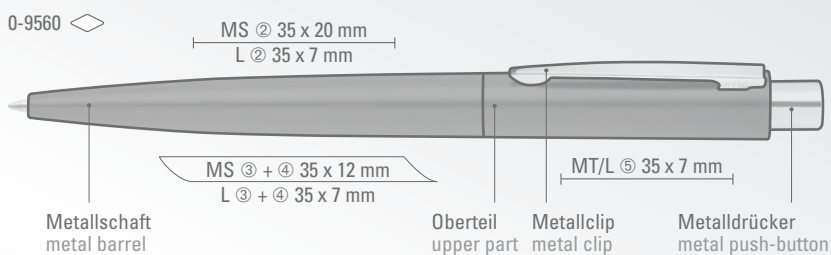

LUMOS M GUM

LUMOS