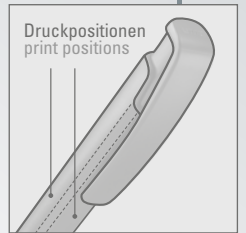

LINEO frozen SI

LINEO

0-0154 SI, 0-0154 TF-SI